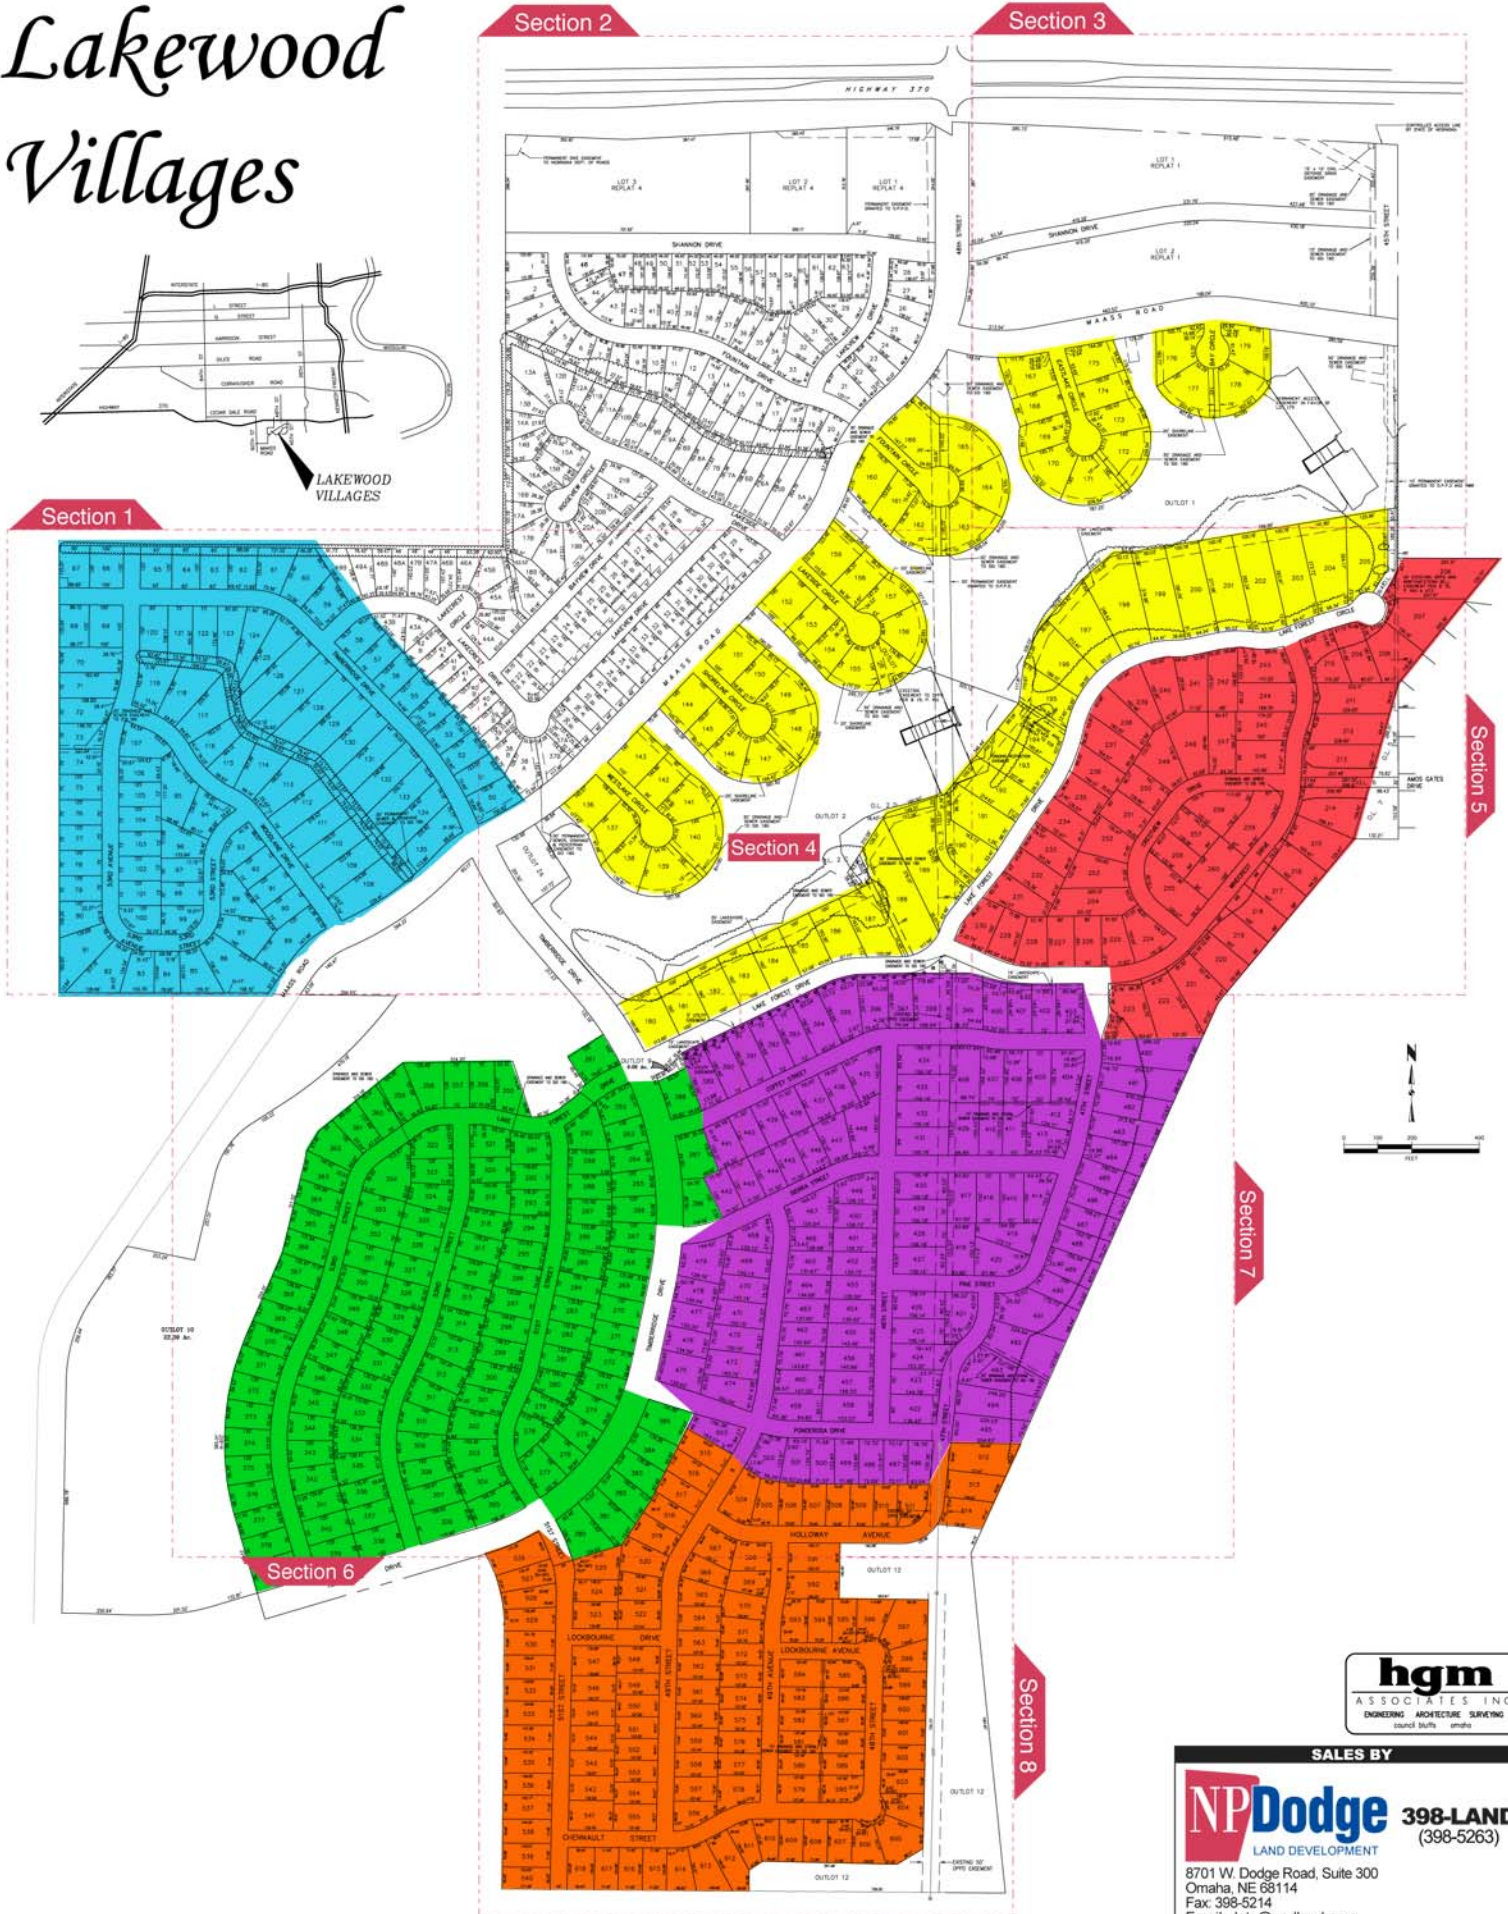

Lakewood Villages

SALES BY

NP Dodge 398-LAND
LAND DEVELOPMENT (398-5263)

8701 W. Dodge Road, Suite 300
Omaha, NE 68114
Fax: 398-5214
Email: lots@npdland.com
Web site: www.npdland.com